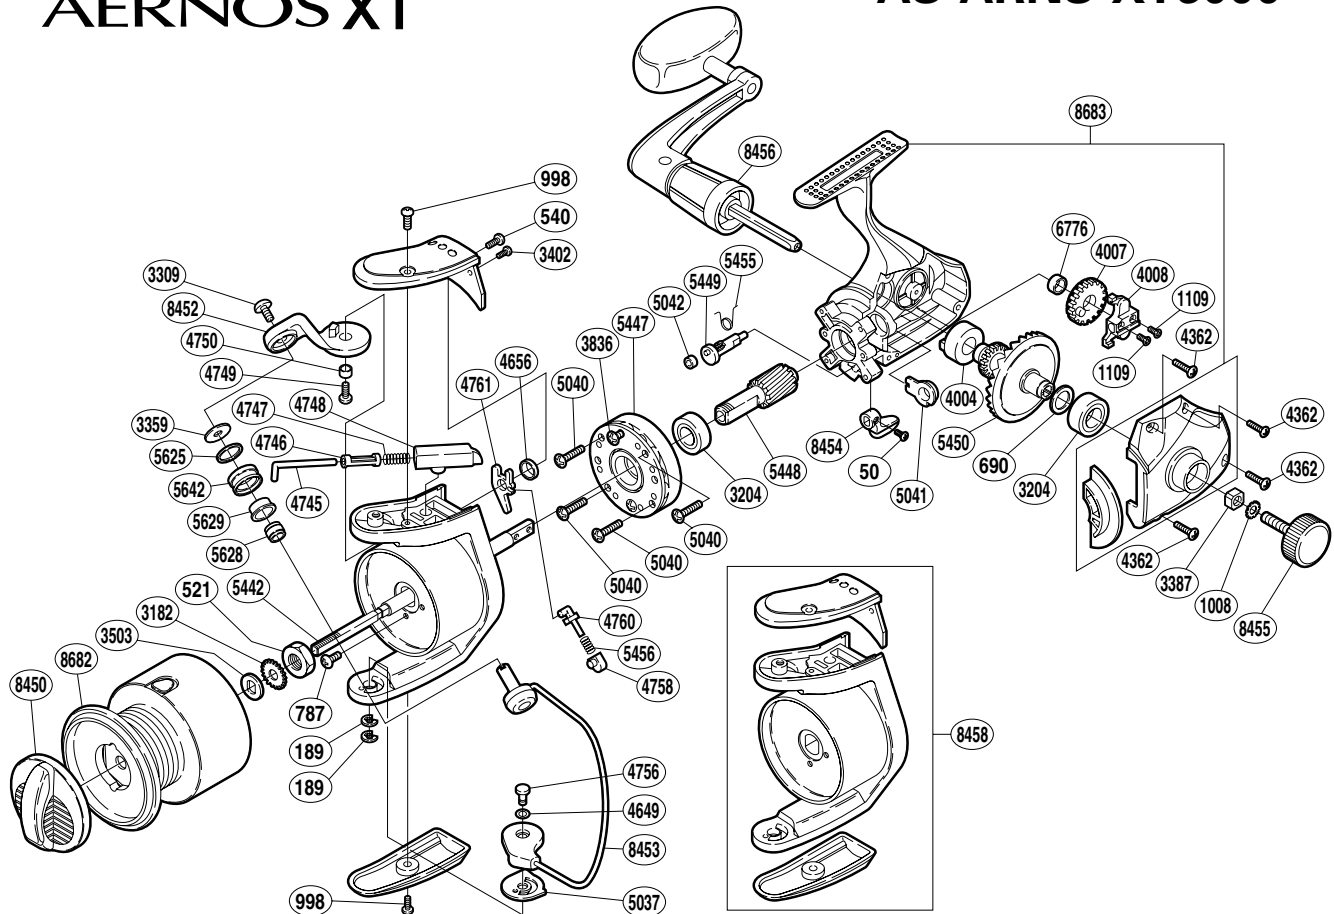

### AS-ARNS-XT6000

Part No.	Description	Part No.	Description	Part No.	Description
RD 0050	Anti-Reverse Lever Screw	RD 4362	Side Cover Screw	RD 5449	Anti-Reverse Cam
RD 0189	"E" Lock	RD 4649	Spacer	RD 5450	Drive Gear
RD 0521	Rotor Nut	RD 4656	Trip Lever Spacer	RD 5455	Anti-Reverse Cam Spring
RD 0540	Bail Spring Cover Screw (A)	RD 4745	Bail Spring Guide (A)	RD 5456	Lever Spring
RD 0690	Drive Gear Washer	RD 4746	Spring Guide (A) Support	RD 5625	Line Roller Spacer
RD 0787	Nut Lock Screw	RD 4747	Bail Spring	RD 5628	Line Roller Collar
RD 0998	Bail Spring Cover Screw (C)	RD 4748	Bail Spring Guide (B)	RD 5629	Line Roller Bushing
RD 1008	Handle Lock Washer	RD 4749	Bail Arm Screw	RD 5642	Line Roller
RD 1109	Slider Retainer Screw	RD 4750	Bail Arm Bushing	RD 6776	Oscillating Gear Bushing
RD 3182	Spool Support	RD 4756	Bail Hold Support Shaft	RD 8450	Drag Knob
RD 3204	Ball Bearing	RD 4758	Lever Spring Guide (B)	RD 8452	Bail Arm
RD 3309	Line Roller Screw	RD 4760	Lever Spring Guide (A)	RD 8453	Bail Assembly
RD 3359	Line Roller Washer	RD 4761	Bail Trip Lever	RD 8454	Anti-Reverse Lever
RD 3387	Handle Screw Lock	RD 5037	Bail Hold Support Spacer	RD 8455	Handle Screw Cap
RD 3402	Bail Spring Cover Screw (B)	RD 5040	Roller Clutch Screw	RD 8456	Handle Assembly
RD 3503	Spool Washer	RD 5041	Bushing	RD 8458	Rotor Assembly
RD 3836	Clutch Cover Screw	RD 5042	Anti-Reverse Cam Ring	RD 8682	Spool Assembly
RD 4004	Drive Gear Bushing	RD 5442	Main Shaft	RD 8683	Body Assembly
RD 4007	Oscillating Gear	RD 5447	Roller Clutch Assembly		
RD 4008	Oscillating Slider	RD 5448	Pinion Gear		